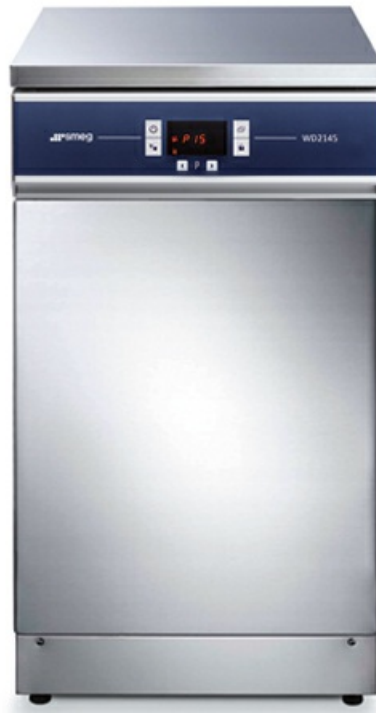

WD2145

WASHER DISINFECTOR, EN 15883 APPROVED

BASIC LINE - WASHER DISINFECTOR 45 CM

[Download PDF](#)

- ✓ washing up to 95 °C - antibacterial thermal disinfection
- ✓ programs: 9 default + 6 custom
- ✓ microprocessor programmable electronic control
- ✓ serial port RS232 for connection to external printer or PC
- ✓ active thermodynamic drying
- ✓ high efficiency steam condenser Ecoslim, with cold water injection
- ✓ peristaltic pump for liquid detergent and level sensor
- ✓ peristaltic pump for acid liquid neutralizer and level sensor
- ✓ washing chamber and internal door in stainless steel AISI 316L
- ✓ external panels in stainless steel AISI 304
- ✓ n. 2 independent washing levels through telescopic guides
- ✓ external dimensions LxDxH: 450 x 620 x 850 mm
- ✓ internal working dimensions LxDxH: 370 x 480 x 570 mm
- ✓ incorporated water softener with salt sensor
- ✓ cold water and demineralized water connections
- ✓ electronic door lock system for user safety
- ✓ electrical connection: 1/N/PE 230 V - 50 Hz - 2,8 kW max
- ✓ 60 Hz version available
- ✓ without trolleys